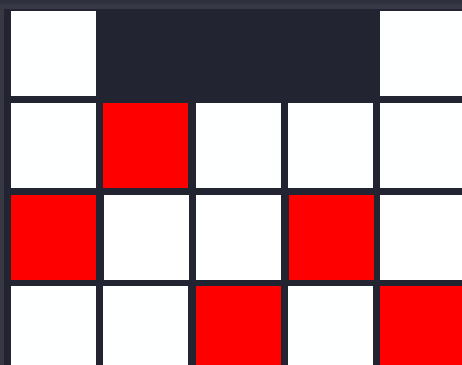

DODANI WILD SIMBOLI

Tijekom besplatnih igara, 4 – 9 mogu se nasumično pojaviti tijekom vrtnje na bilo kojem položaju na samo na bubnjevima 2, 3 i 4.

Svi dobici dodijelit će se nakon što se pojavi na zaslonu.

ISPLATNA TABLICA

Dobici po simbolu izračunavaju se za iznos oklade od €1.00.
Povrat igraču (RTP) u ovoj igri iznosi 94.06 %.

x5 €2.50
x4 €1.00
x3 €0.50
x2 €0.25

x5 €1.00
x4 €0.50
x3 €0.40
x2 €0.25

x5 €0.75
x4 €0.40
x3 €0.25

x5 €0.75
x4 €0.40
x3 €0.25

x5 €0.50
x4 €0.40
x3 €0.25

x5 €0.50
x4 €0.40
x3 €0.25

x5 €0.40
x4 €0.25
x3 €0.15

x5 €0.40
x4 €0.25
x3 €0.15

x5 €0.40
x4 €0.25
x3 €0.15

x5 €0.25
x4 €0.15
x3 €0.10

x5 €0.25
x4 €0.15
x3 €0.10

x5 €0.25
x4 €0.15
x3 €0.10

WILD SIMBOL

SIMBOL AKTIVIRANJA

SIMBOL AKTIVIRANJA

432 NAČINA

Dobici se formiraju spuštanjem identičnih simbola na susjedne bubnjeve počevši od lijeva nadesno.

Dobitak