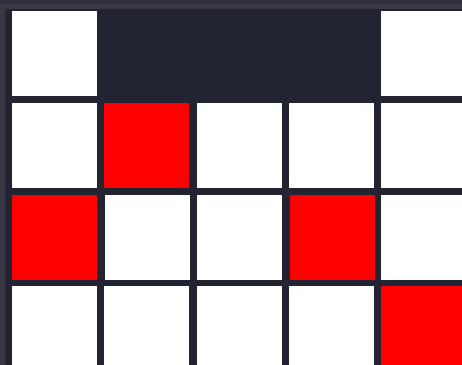

Nema dobitka